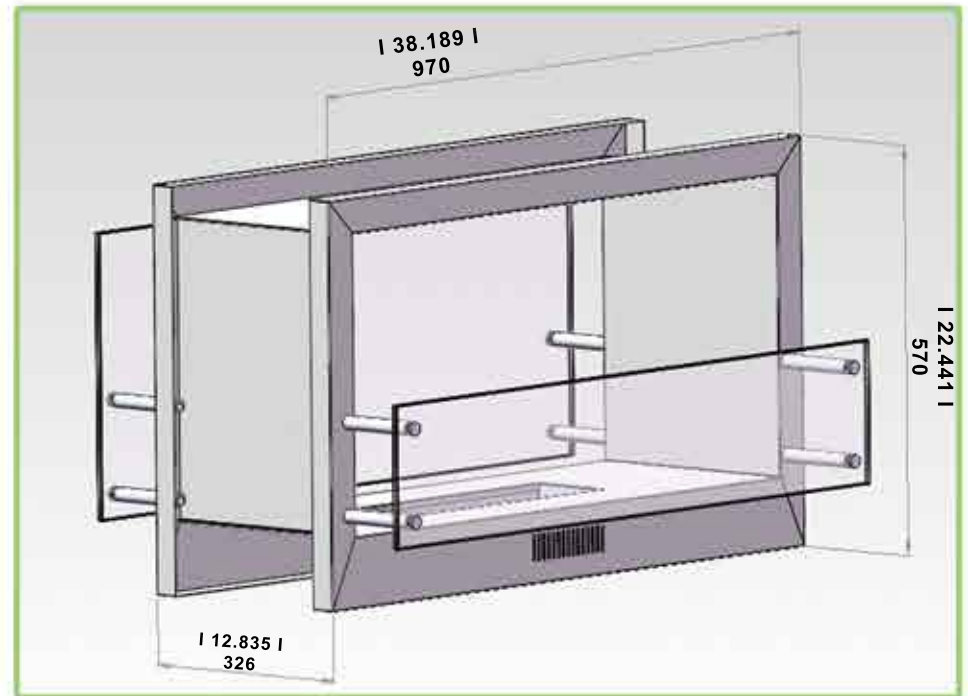

38" Firebox DS

17,000BTU – 5.0Kw/h (heats on average 69m2 or 742ft2)

304 Stainless Steel Firebox Construction

Brushed Stainless Steel Internal Frame

8mm Tempered Glass On Both Sides

16" Burner

(INQUIRE ABOUT CUSTOM SIZE OR COLOR)

H 22.4" (570mm) W 38.2" (970mm) D 12.8" (326mm)

*Dimensions may vary by 2% (plus or minus) due to material attributes. Template not provided.
The Bio Flame recommends using the actual fireplace or burner model when making final cut out.