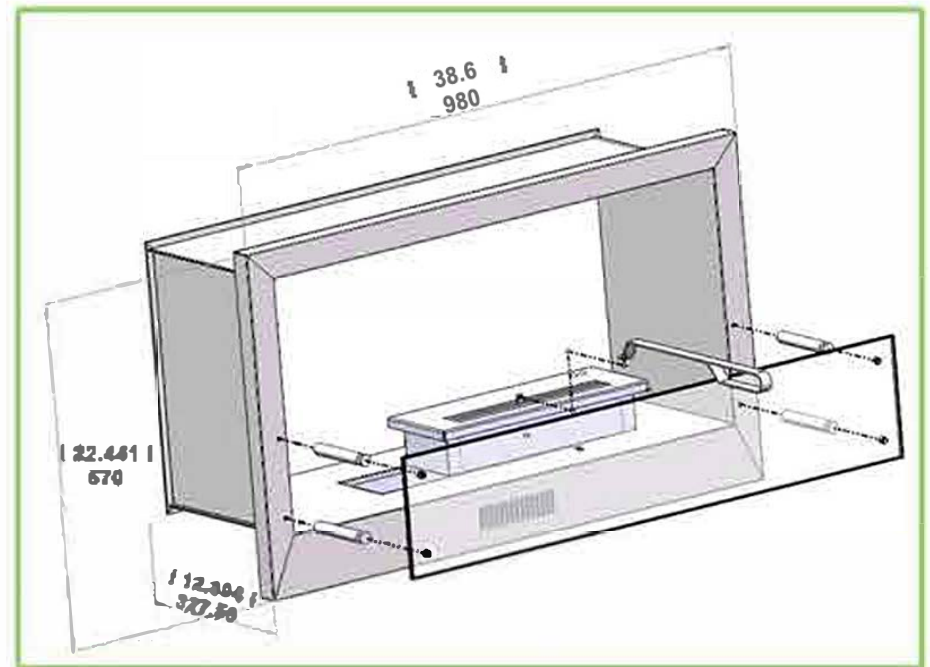

### 38" Firebox SS

17,000BTU - 5.0Kw/h (heats on average 69m2 or 742ft2)

304 Stainless Steel Firebox Construction

Brushed Stainless Steel Internal Frame

8mm Tempered Glass

16" Burner

(INQUIRE ABOUT CUSTOM SIZE OR COLOR)

H 22.4" (570mm) W 38.6" (980mm) D 12.4" (328mm)

\*Dimensions may vary by 2% (plus or minus) due to material attributes. Template not provided.  
The Bio Flame recommends using the actual fireplace or burner model when making final cut out.