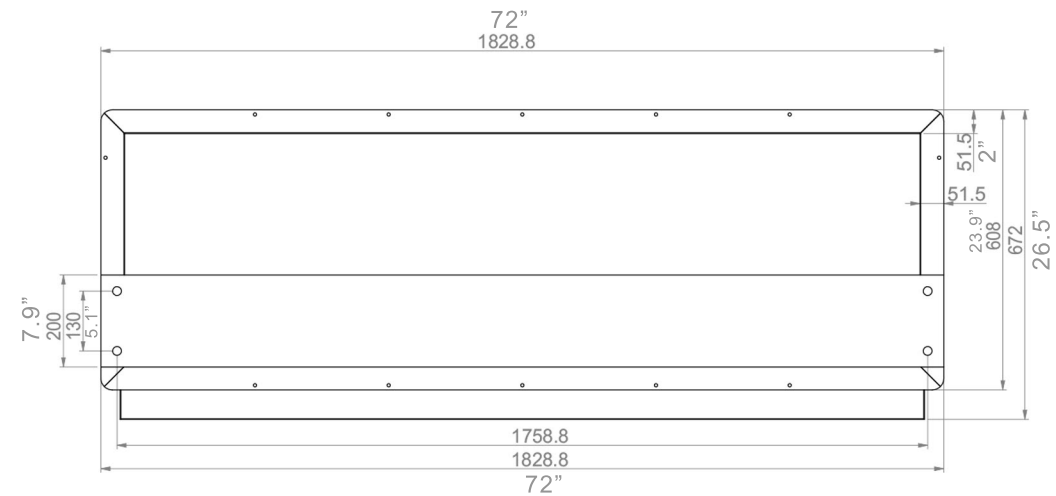

72" Firebox DS

33,500BTU - 9.8Kw/h (heats on average 107m2 or 1,152ft2)
 304 Stainless Steel Firebox Construction
 Brushed Stainless Steel Internal Frame
 8mm Tempered Glass
 48" Burner

H 26.5" (672mm) W 72.0" (1828.8mm) D 15.0" (381mm)

*Dimensions may vary by 2% (plus or minus) due to material attributes. Template not provided.
 The Bio Flame recommends using the actual fireplace or burner model when making final cut out.