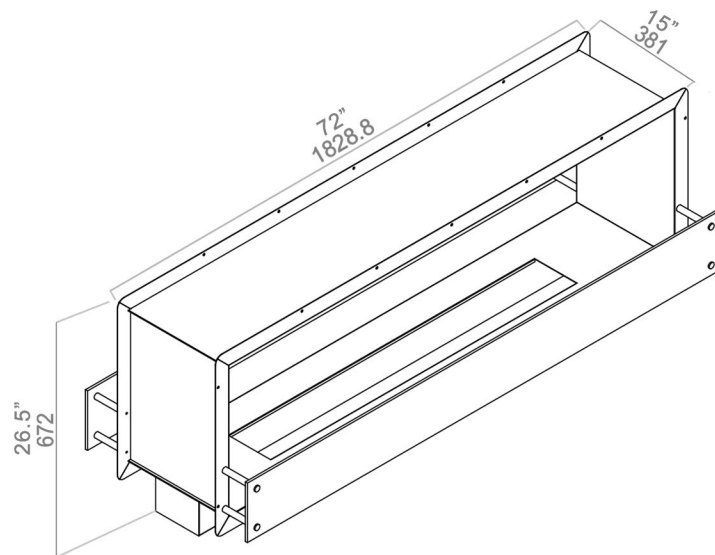

72" Firebox DS

33,500BTU - 9.8Kw/h (heats on average 107m2 or 1,152ft2)
 304 Stainless Steel Firebox Construction
 Brushed Stainless Steel Internal Frame
 8mm Tempered Glass
 48" Burner

H 26.5" (672mm) W 72.0" (1828.8mm) D 15.0" (381mm)

*Dimensions may vary by 2% (plus or minus) due to material attributes. Template not provided.
 The Bio Flame recommends using the actual fireplace or burner model when making final cut out.