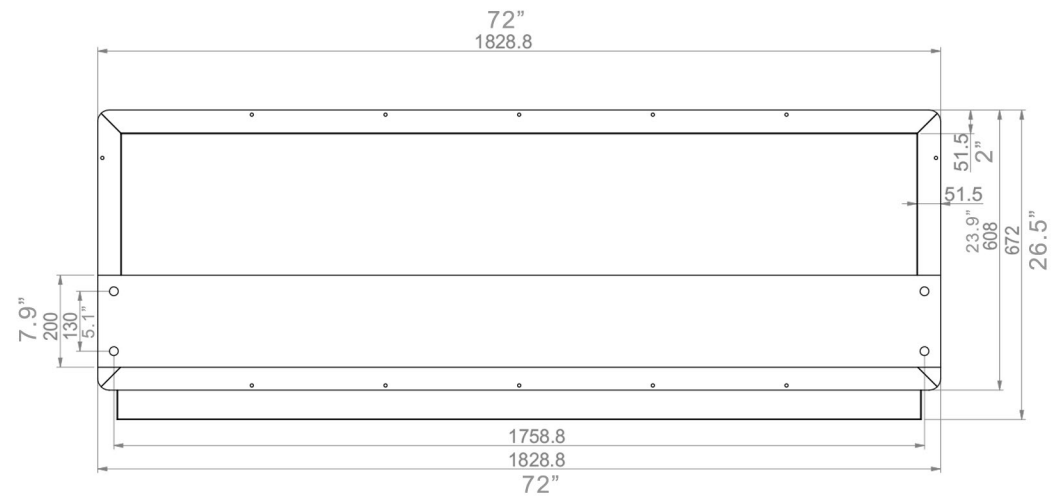

72" Firebox SS

33,500BTU - 9.8Kw/h (heats on average 107m2 or 1,152ft2)
 304 Stainless Steel Firebox Construction
 Brushed Stainless Steel Internal Frame
 8mm Tempered Glass
 48" Burner

H 26.5" (672mm) W 72.0" (1828.8mm) D 15.0" (381mm)

*Dimensions may vary by 2% (plus or minus) due to material attributes. Template not provided.
 The Bio Flame recommends using the actual fireplace or burner model when making final cut out.