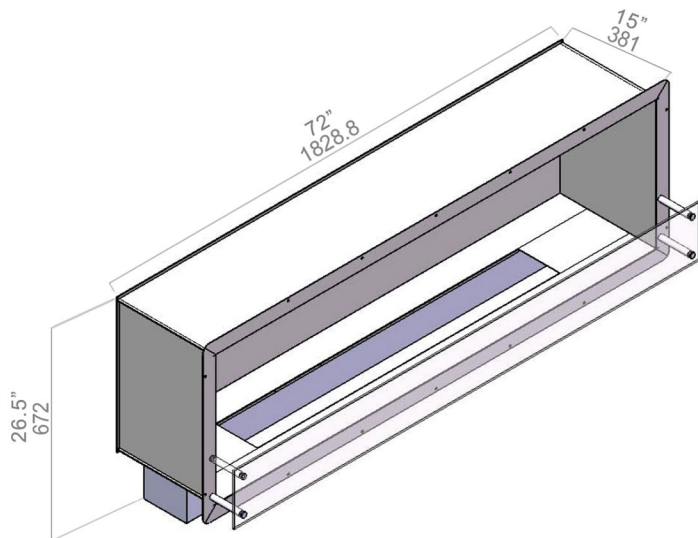

72" Firebox SS

33,500BTU - 9.8Kw/h (heats on average 107m2 or 1,152ft2)
 304 Stainless Steel Firebox Construction
 Brushed Stainless Steel Internal Frame
 8mm Tempered Glass
 48" Burner

H 26.5" (672mm) W 72.0" (1828.8mm) D 15.0" (381mm)

*Dimensions may vary by 2% (plus or minus) due to material attributes. Template not provided.
 The Bio Flame recommends using the actual fireplace or burner model when making final cut out.