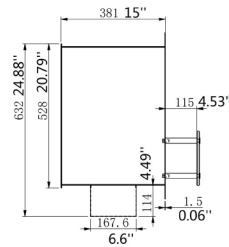

84" FIREBOX SS (SINGLE SIDED)

- 43,000BTU – 12.6 Kw/h (heats on average 158m2 or 1,640ft2)
- 304 Stainless Steel Firebox Construction
- Double Walled Design
- Fully Insulated
- Brushed Stainless Steel Internal Frame
- 8mm Tempered Glass
- 60" Burner
- 3 Year Warranty

H 26.5" (672mm) W 84.0" (2134mm) D 15.0" (381mm)

Front View

Side View

*Dimensions may vary by 2% (plus or minus) due to material attributes. Template not provided.
The Bio Flame recommends using the actual fireplace or burner model when making final cut out.