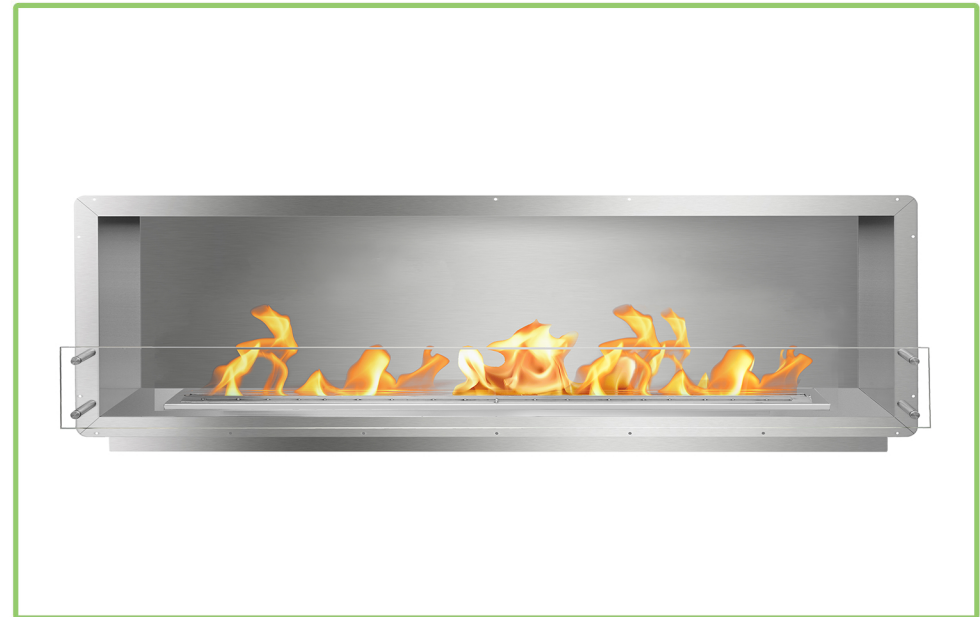

84" FIREBOX SS (SINGLE SIDED)

- 43,000BTU – 12.6 Kw/h (heats on average 158m2 or 1,640ft2)
- 304 Stainless Steel Firebox Construction
- Double Walled Design
- Fully Insulated
- Brushed Stainless Steel Internal Frame
- 8mm Tempered Glass
- 60" Burner
- 3 Year Warranty

H 26.5" (672mm) W 84.0" (2134mm) D 15.0" (381mm)

Front View

Side View

*Dimensions may vary by 2% (plus or minus) due to material attributes. Template not provided.
The Bio Flame recommends using the actual fireplace or burner model when making final cut out.