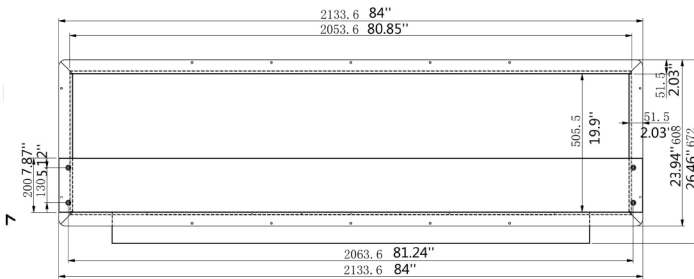

84" FIREBOX SS (SINGLE SIDED)

- 43,000BTU – 12.6 Kw/h (heats on average 158m2 or 1,640ft2)
- 304 Stainless Steel Firebox Construction
- Double Walled Design
- Fully Insulated
- Brushed Stainless Steel Internal Frame
- 8mm Tempered Glass
- 60" Burner
- 3 Year Warranty

H 26.5" (672mm) W 84.0" (2134mm) D 15.0" (381mm)

Front View

Side View

*Dimensions may vary by 2% (plus or minus) due to material attributes. Template not provided.
The Bio Flame recommends using the actual fireplace or burner model when making final cut out.