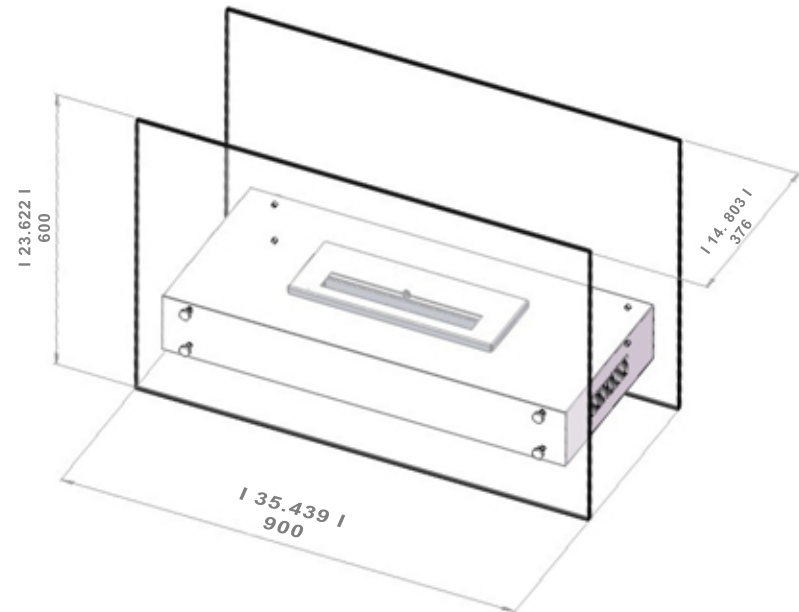

Evoque

17,000BTU – 5.0Kw/h (heats on average 69m2 or 742ft2)
Stainless Steel Construction
10mm Tempered Glass
16" Burner
(INQUIRE ABOUT CUSTOM SIZE OR COLOR)

H 23.0" (584mm) W 35.5" (902mm) D 15.0" (381mm)

*Dimensions may vary by 2% (plus or minus) due to material attributes. Template not provided.
The Bio Flame recommends using the actual fireplace or burner model when making final cut out.