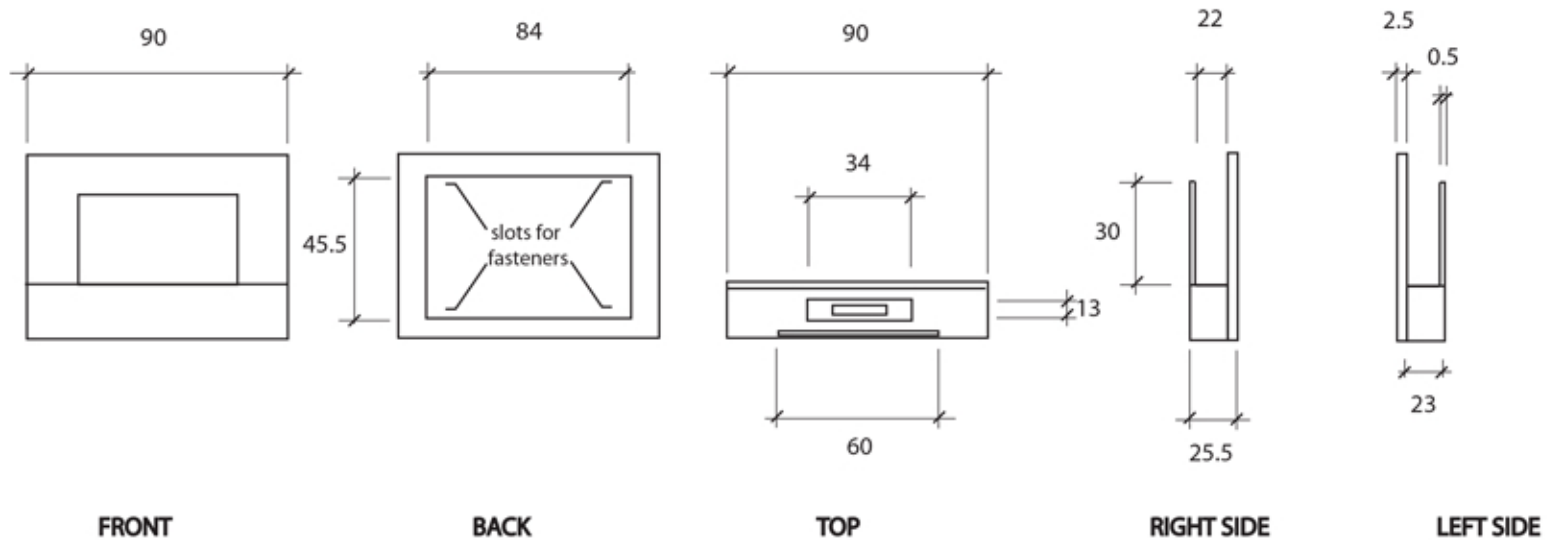

LOTTE

12,000BTU or 3.5Kw/h (heats on average 40m2 or 430ft2)
Stainless Steel Construction
8mm Tempered Glass
13" Burner
(INQUIRE ABOUT CUSTOM SIZE OR COLOR)

H 19.75" (502mm) W 35.4" (900mm) D 10.0" (255mm)

*Dimensions may vary by 2% (plus or minus) due to material attributes. Template not provided.
The Bio Flame recommends using the actual fireplace or burner model when making final cut out.