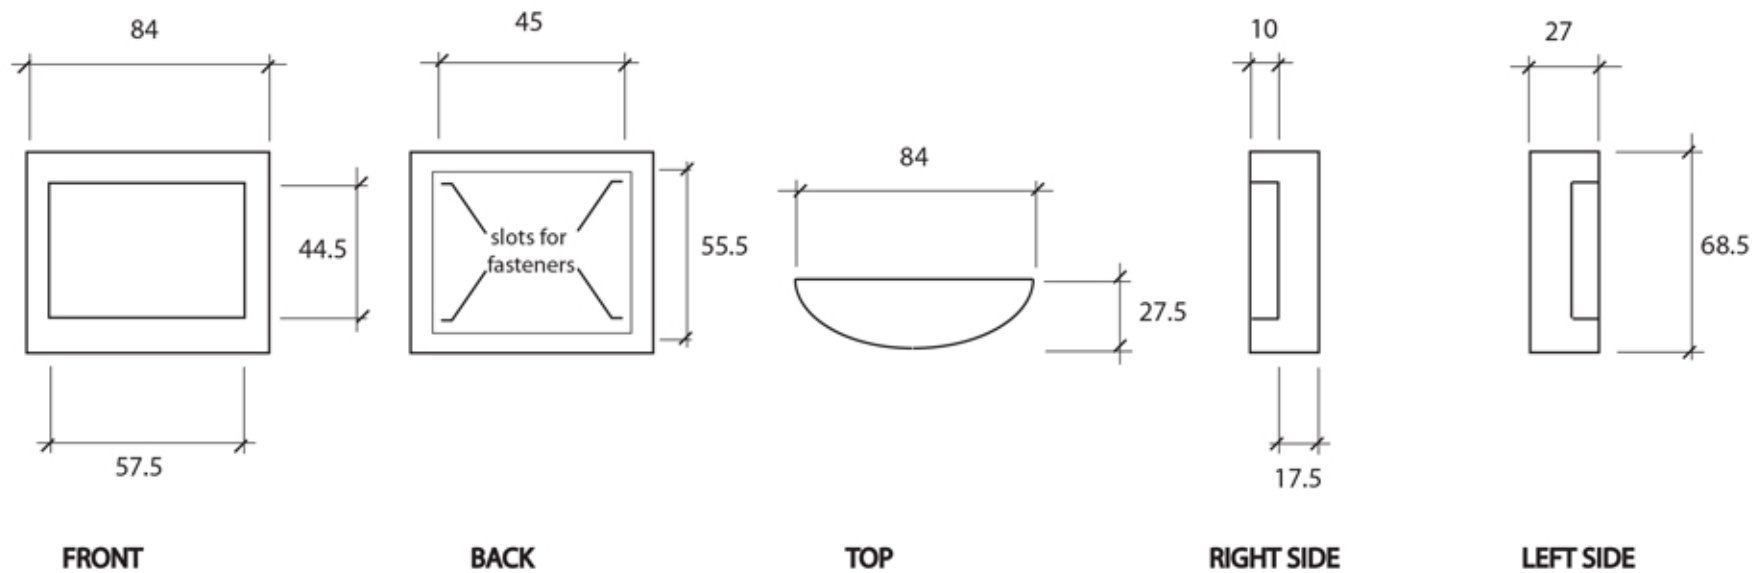

### PRIVE

12,000BTU or 3.5Kw/h (heats on average 40m<sup>2</sup> or 430ft<sup>2</sup>)

Stainless Steel Firebox Construction

Brushed Stainless Steel Fascia

13" Burner

(INQUIRE ABOUT CUSTOM SIZE OR COLOR)

H 27.0" (686mm) W 34.4" (874mm) D 10.8" (275mm)

\*Dimensions may vary by 2% (plus or minus) due to material attributes. Template not provided.  
The Bio Flame recommends using the actual fireplace or burner model when making final cut out.