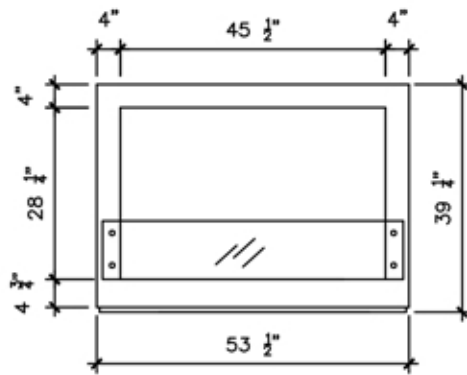

SEK XL

27,000BTU – 7.9Kw/h (heats on average 93m2 or 1,001ft2)
 304 Stainless Steel Firebox Construction
 Brushed Stainless Steel Internal Frame
 8mm Tempered Glass On Both Sides
 38" Burner
 (INQUIRE ABOUT CUSTOM SIZE OR COLOR)

H 39.5" (1003mm) W 53.5" (1359mm) D 17.5" (445mm)

FRONT

BACK

TOP

SIDE

*Dimensions may vary by 2% (plus or minus) due to material attributes. Template not provided.
 The Bio Flame recommends using the actual fireplace or burner model when making final cut out.