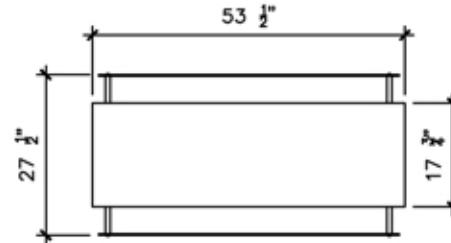

SEK XL

27,000BTU – 7.9Kw/h (heats on average 93m2 or 1,001ft2)
 304 Stainless Steel Firebox Construction
 Brushed Stainless Steel Internal Frame
 8mm Tempered Glass On Both Sides
 38" Burner
 (INQUIRE ABOUT CUSTOM SIZE OR COLOR)

H 39.5" (1003mm) W 53.5" (1359mm) D 17.5" (445mm)

FRONT

BACK

TOP

SIDE

*Dimensions may vary by 2% (plus or minus) due to material attributes. Template not provided.
 The Bio Flame recommends using the actual fireplace or burner model when making final cut out.