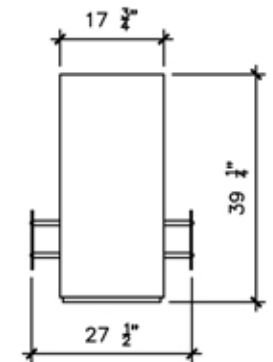

H 39.5" (1003mm) W 53.5" (1359mm) D 17.5" (445mm)

FRONT

BACK

TOP

SIDE

*Dimensions may vary by 2% (plus or minus) due to material attributes. Template not provided.
 The Bio Flame recommends using the actual fireplace or burner model when making final cut out.