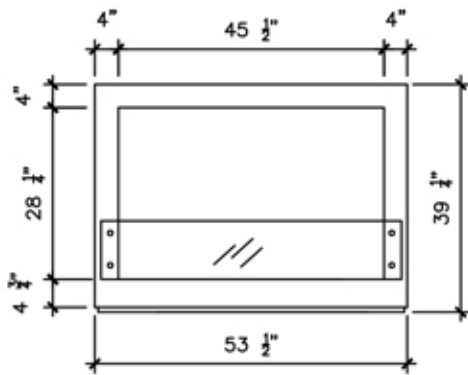

SEK XL

27,000BTU – 7.9Kw/h (heats on average 93m2 or 1,001ft2)
 304 Stainless Steel Firebox Construction
 Brushed Stainless Steel Internal Frame
 8mm Tempered Glass On Both Sides
 38" Burner
 (INQUIRE ABOUT CUSTOM SIZE OR COLOR)

H 39.5" (1003mm) W 53.5" (1359mm) D 17.5" (445mm)

FRONT

BACK

TOP

SIDE

*Dimensions may vary by 2% (plus or minus) due to material attributes. Template not provided.
 The Bio Flame recommends using the actual fireplace or burner model when making final cut out.