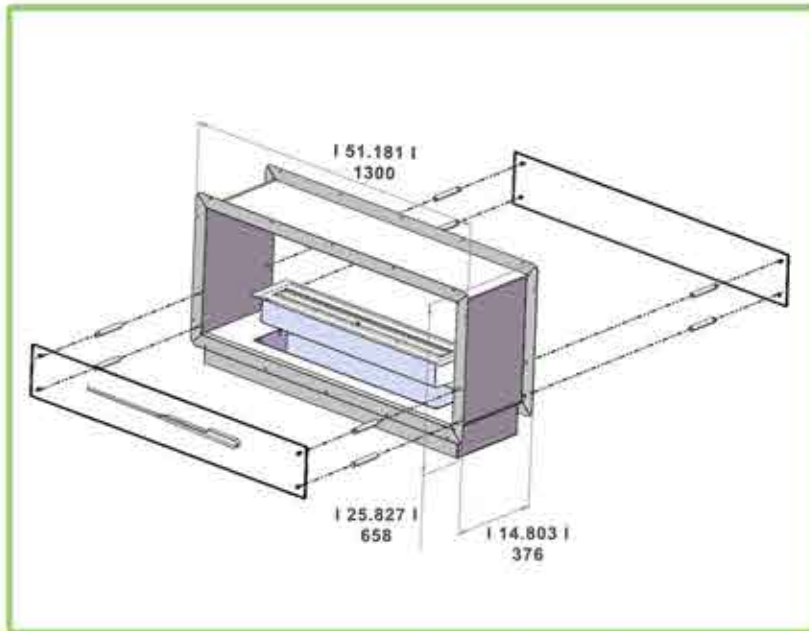

### XL Firebox DS

27,000BTU – 7.9Kw/h (heats on average 93m2 or 1,001ft2)

304 Stainless Steel Firebox Construction

Brushed Stainless Steel Internal Frame

8mm Tempered Glass

38" Burner

(INQUIRE ABOUT CUSTOM SIZE OR COLOR)

H 25.827" (658mm) W 51.18" (1300mm) D 14.803" (376mm)

\*Dimensions may vary by 2% (plus or minus) due to material attributes. Template not provided.  
The Bio Flame recommends using the actual fireplace or burner model when making final cut out.