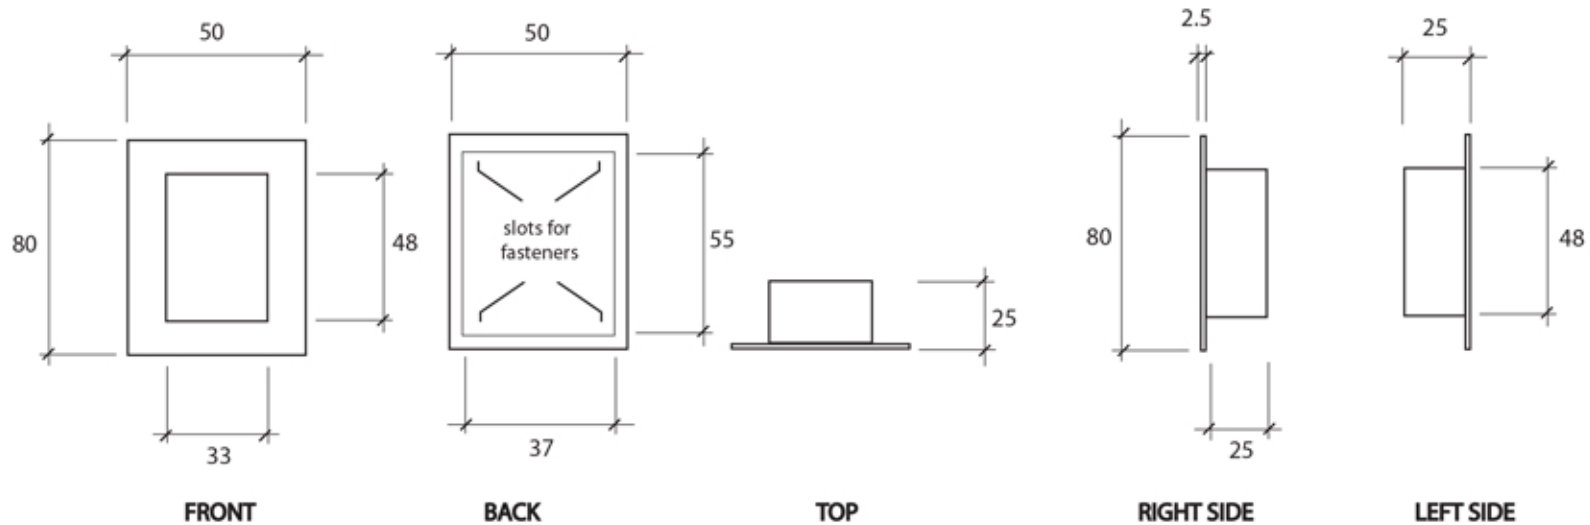

XELO

12,000BTU or 3.5Kw/h (heats on average 40m2 or 430ft2)
 Stainless Steel Firebox Construction
 Brushed Stainless Steel Fascia
 13" Burner
 (INQUIRE ABOUT CUSTOM SIZE OR COLOR)

H 31.5" (800mm) W 19.7" (500mm) D 9.8" (250mm)

*Dimensions may vary by 2% (plus or minus) due to material attributes. Template not provided.
 The Bio Flame recommends using the actual fireplace or burner model when making final cut out.